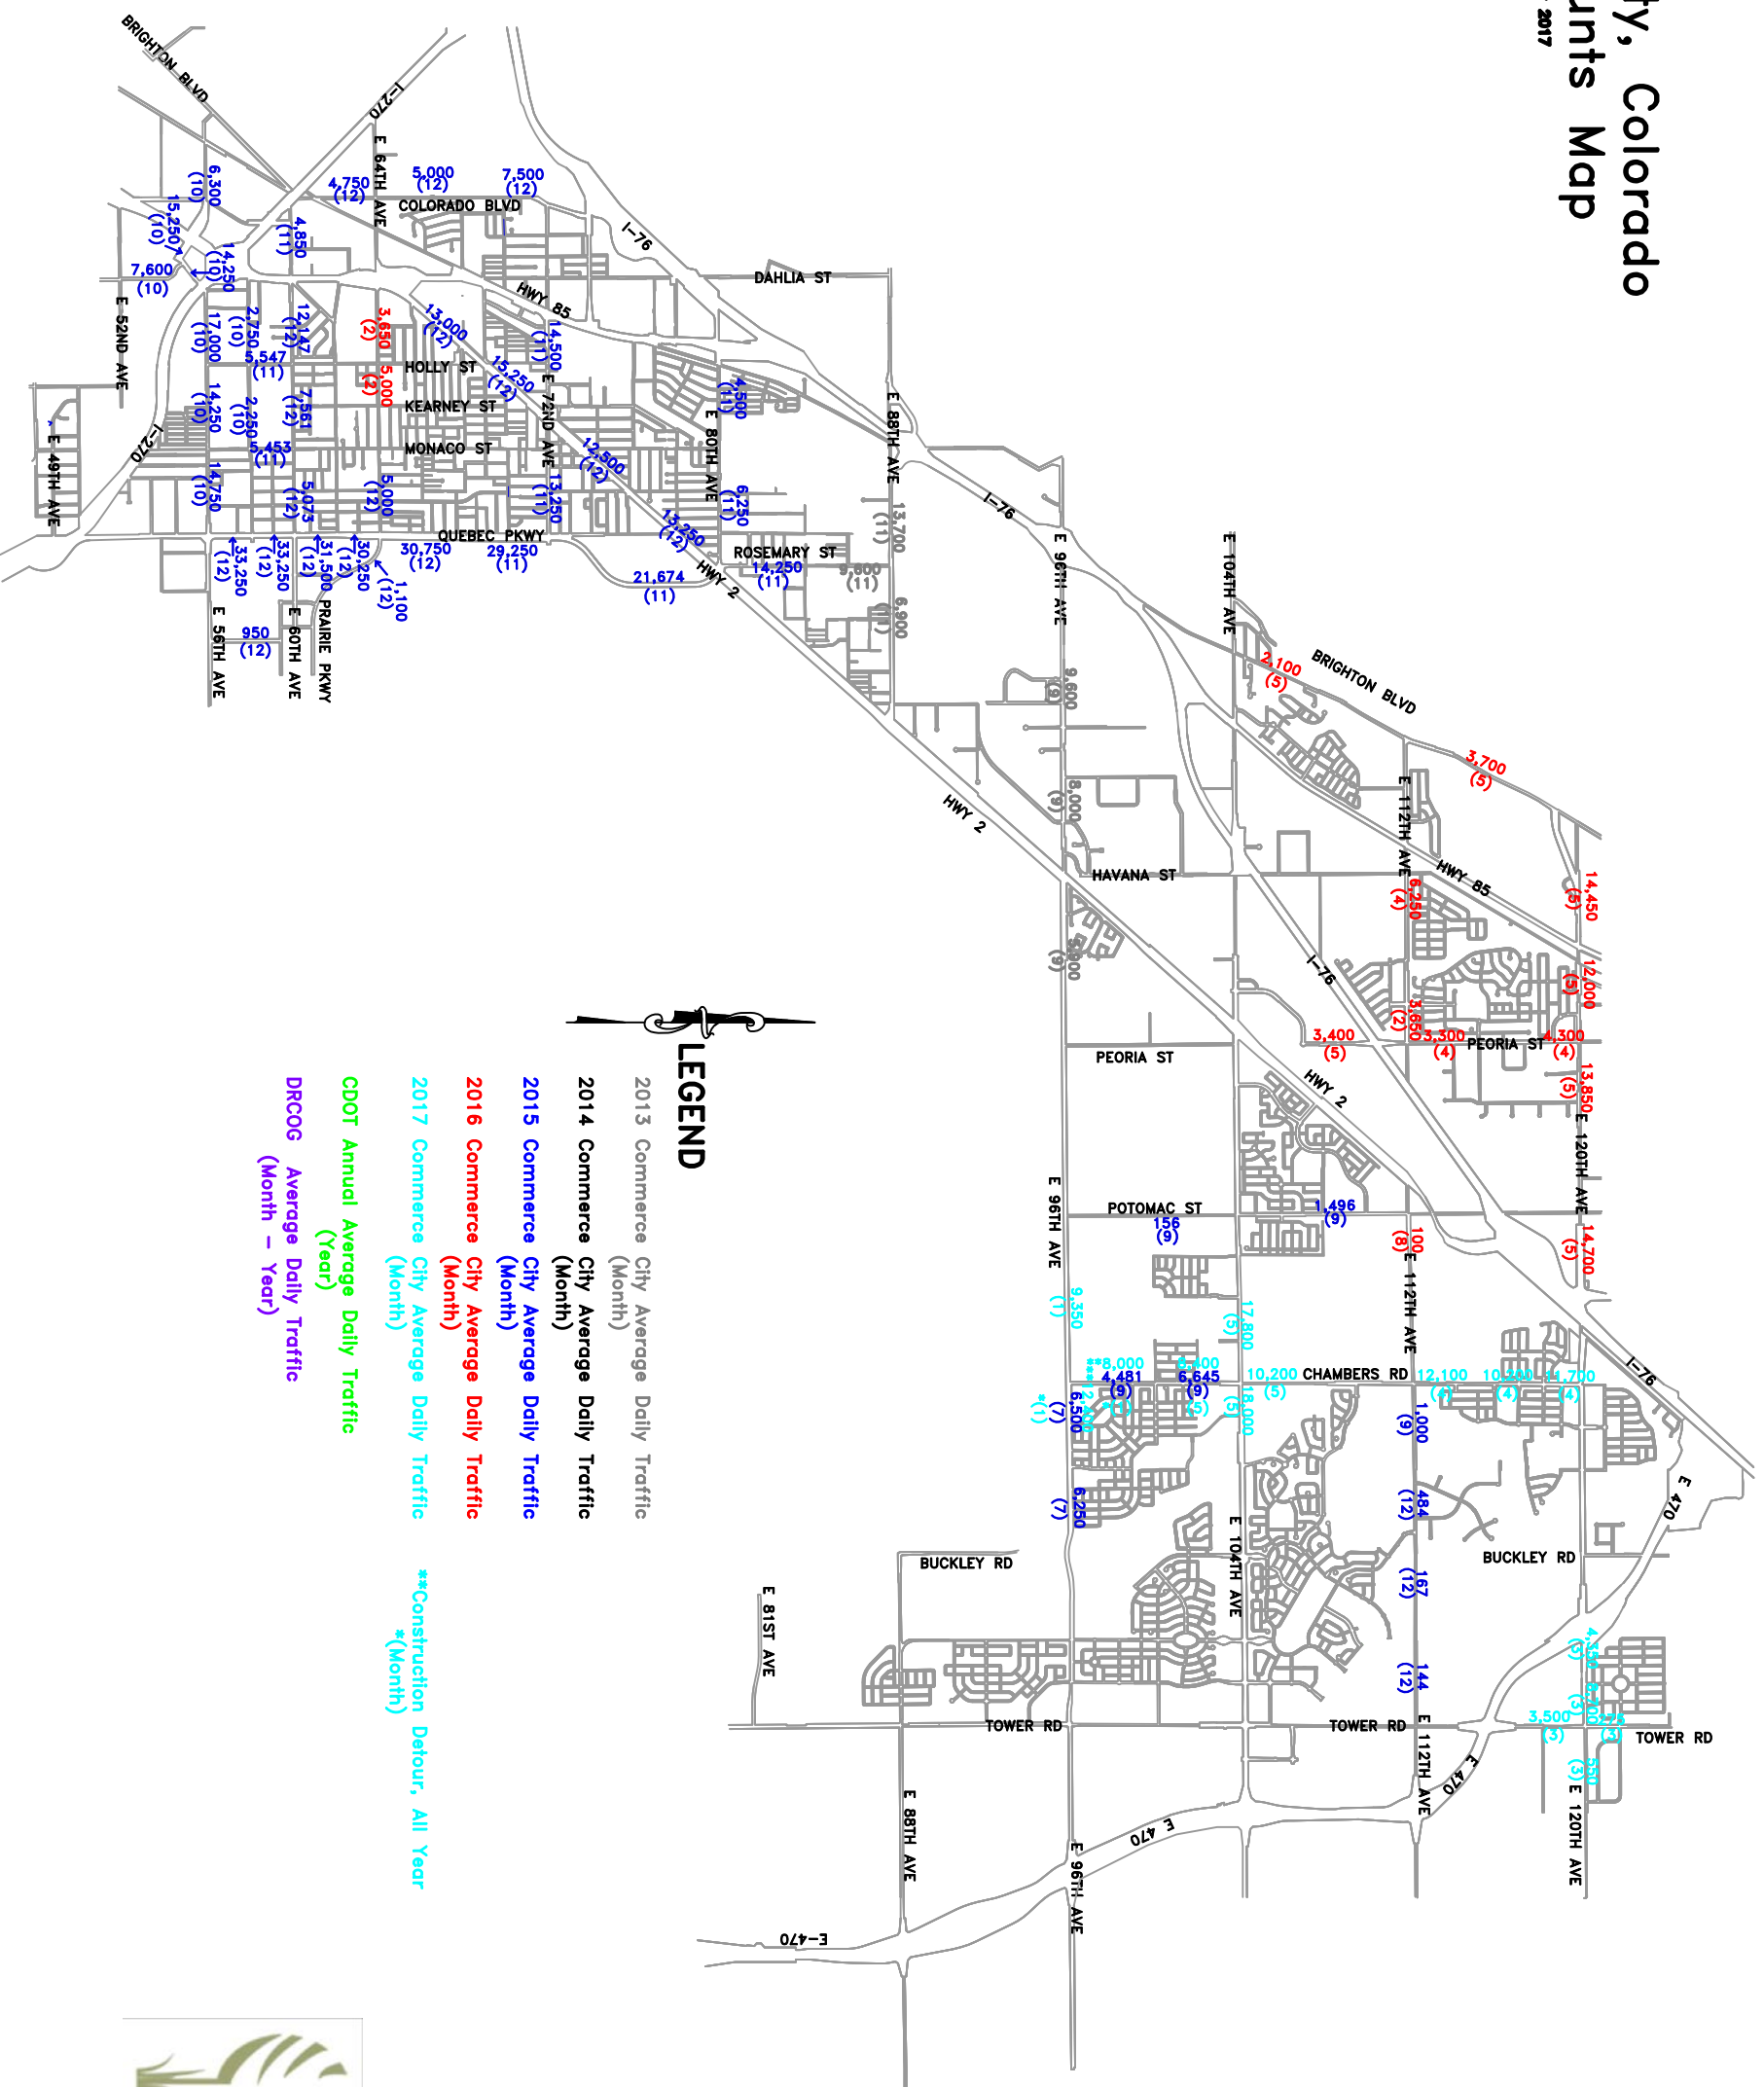

Commerce City, Colorado Traffic Counts Map

Updated May 2017

- LEGEND**
- 2013 Commerce City Average Daily Traffic (Month)
 - 2014 Commerce City Average Daily Traffic (Month)
 - 2015 Commerce City Average Daily Traffic (Month)
 - 2016 Commerce City Average Daily Traffic (Month)
 - 2017 Commerce City Average Daily Traffic (Month)
 - CDOT Annual Average Daily Traffic (Year)
 - DRCOG Average Daily Traffic (Month - Year)
 - **Construction Detour, All Year (Month)