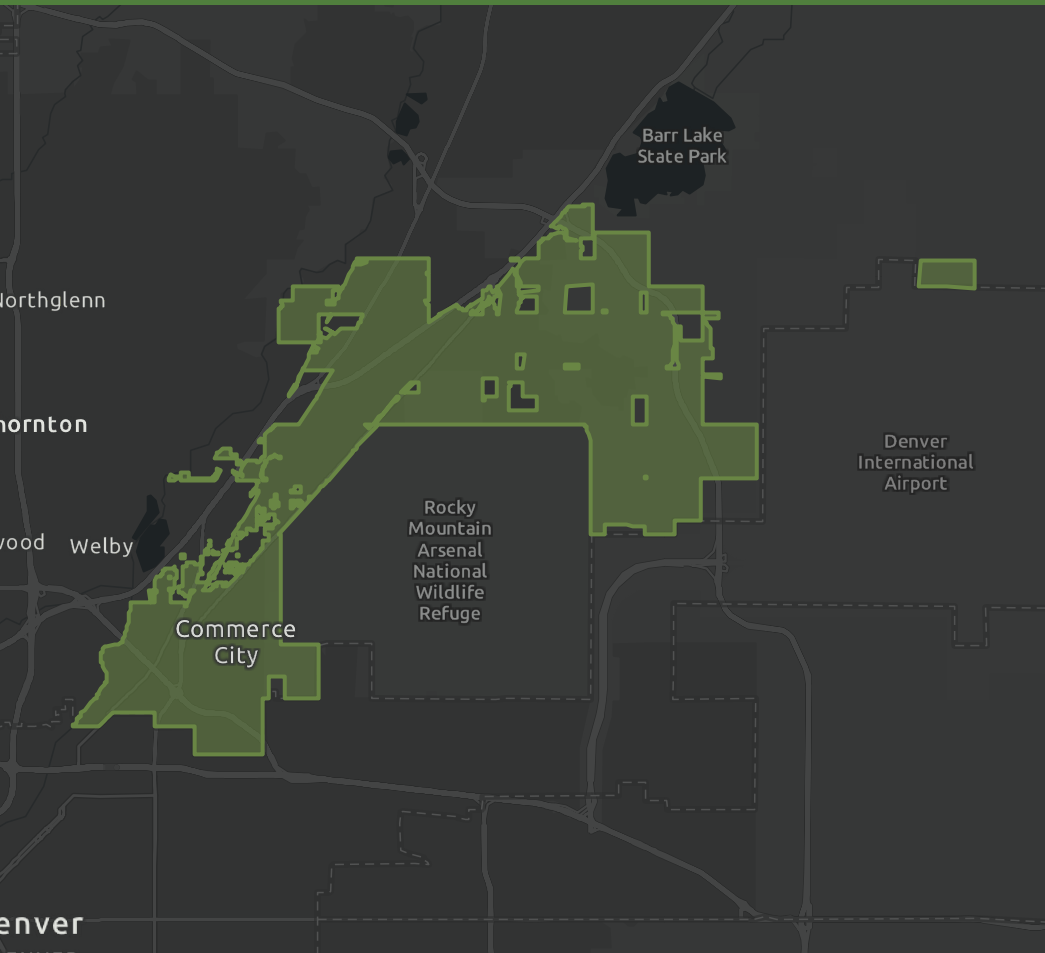

DEMOGRAPHIC PROFILE

Commerce City, CO

Geography: Place

EDUCATION

No High School Diploma

30.7%

High School Graduate

28.8%