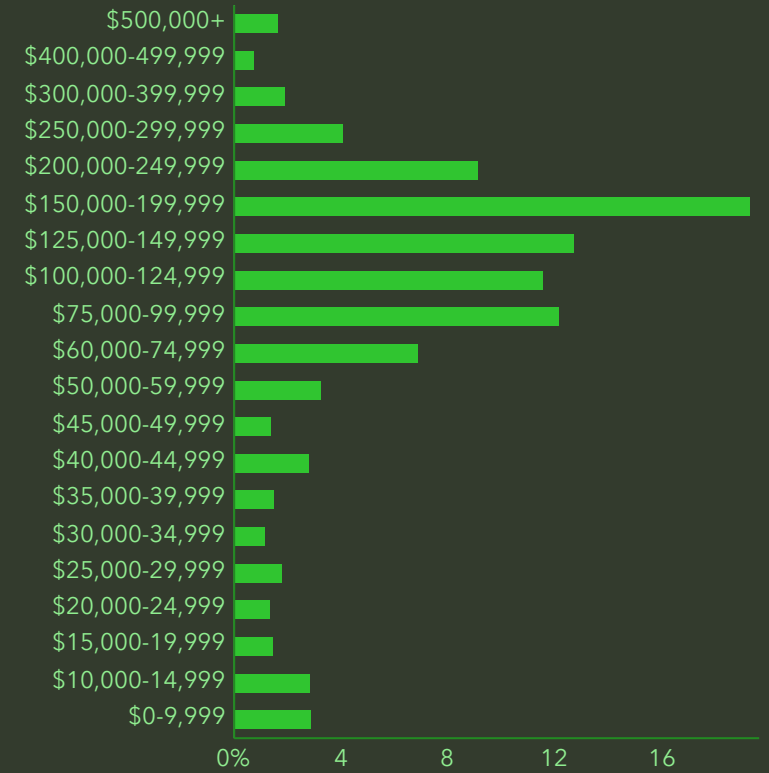

Services

15.7%

Unemployment Rate

INCOME

\$123,089

Median Household Income

\$42,182

Per Capita Income

\$390,868

Median Net Worth

HOUSEHOLD INCOME

KEY FACTS

73,145

Population

33.8

Median Age

22,771

Households

\$96,747

Median Disposable Income

Source: This infographic contains data provided by Esri (2025, 2030).

© 2026 Esri